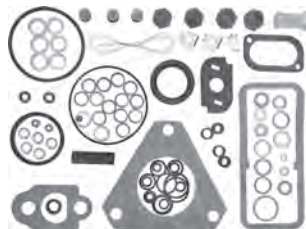

Fits IMT 539, 542

52705060

Aux Pump
One Oil Hole In Back Of Pump,
One Oil Hole In Side Of Pump
For Tractors with Dry Brakes

Fits IMT 560, 567, 577, 578

7135-110

Injection Pump Repair Kit
For CAV DPA Style Pumps

7123-388

Transfer Pump Blade Kit
For CAV DPA Style Pumps

A0NN10670A

Replaces FAD10850A,
360053R91, 378424R91,
393334R91, 208302
Ammeter