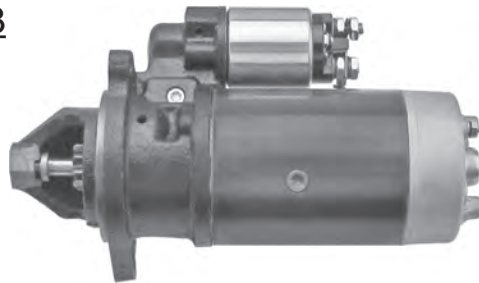

TX12433

Starter

Fits 350, 445, 460, 510, 550, 560, 610, 2360, 2460, 2510, 2610

TX10898

Steering Wheel Shaft

Fits 350, 445

TX50517

Steering Shaft Bearing and Race