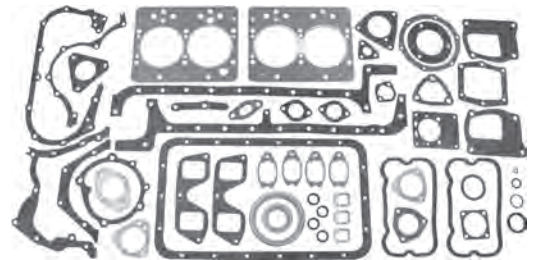

Fits Long Tractors with 95mm Bore

TX16504

Overhaul Gasket Set
4 Cylinder, 102mm Bore
With Crankshaft Seals