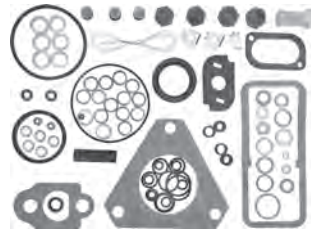

Fits 550, 560, 610, 2610

TX10289
Fuel Pump

Fits 350, 445, 460, 510, 550, 560, 610, 2360, 2460, 2510, 2610

7135-110
Injection Pump Repair Kit
For CAV DPA Style Pumps

For Pumps with keyed drive shaft, two 5393-252R also required

7123-388
Transfer Pump Blade Kit
For CAV DPA Style Pumps

TX10252
Water Pump