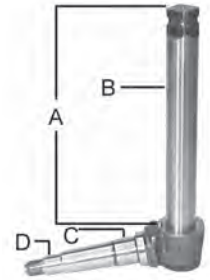

Fits WC, WD, WD45, D17

**72089232**

Front Spindle, R/H

**72089233**

Front Spindle, L/H

A - 10.750"  
B - 1.5"  
C - 1.375"  
D - .985"

Fits 5040, 5045, 5050

**74007652**