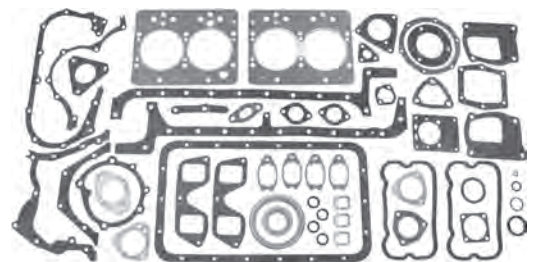

Overhaul Gasket Set  
3 Cylinder, 95mm Bore  
With Crankshaft Seals

Fits Long Tractors with 95mm Bore

**TX13217**

Overhaul Gasket Set  
4 Cylinder 95mm Bore  
With Crankshaft Seals

Fits Long Tractors with 95mm Bore

**TX16504**

Overhaul Gasket Set  
4 Cylinder, 102mm Bore  
With Crankshaft Seals

Fits Long Tractors with 102mm Bore

**FIAT / LONG**

**ROD BEARING SETS**

**TX15155**

Rod Bearing Set STD

**TX15157**

Rod Bearing Set .010

**TX15158**

Rod Bearing Set .020

Fits Long Tractors with 3 Cylinder Engines

**TX15161**

Rod Bearing Set STD

**TX15163**

Rod Bearing Set .010