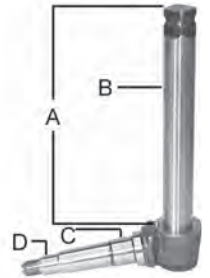

TX10809

Front Spindle, L/H

A - 10.750"
B - 1.500"
C - 1.375"
D - .985"

Fits Long 350, 360, 445, 460, 510, 560, 610