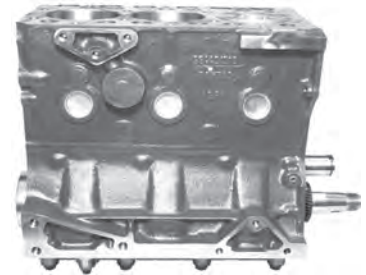

**TX15164**

Rod Bearing Set .020

Fits Long Tractors with 4 Cylinder Engines

**MAIN BEARING SETS**

**TX15143**

Main Bearing Set STD

**TX15145**

Main Bearing Set .010

**TX15146**

Main Bearing Set .020

Fits Long Tractors with 3 Cylinder Engines

**TX15149**

Main Bearing Set STD

**TX15151**

Main Bearing Set .010

**TX15152**

Main Bearing Set .020

Fits Long Tractors with 4 Cylinder Engines

**TX14945**

Oil Pump

Fits Most Long Tractors

**SHORTBLOCK05**

Short Block

Fits 350, 445, 460, 510