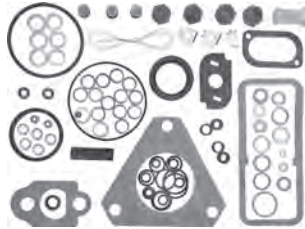

CH12859
Water Pump